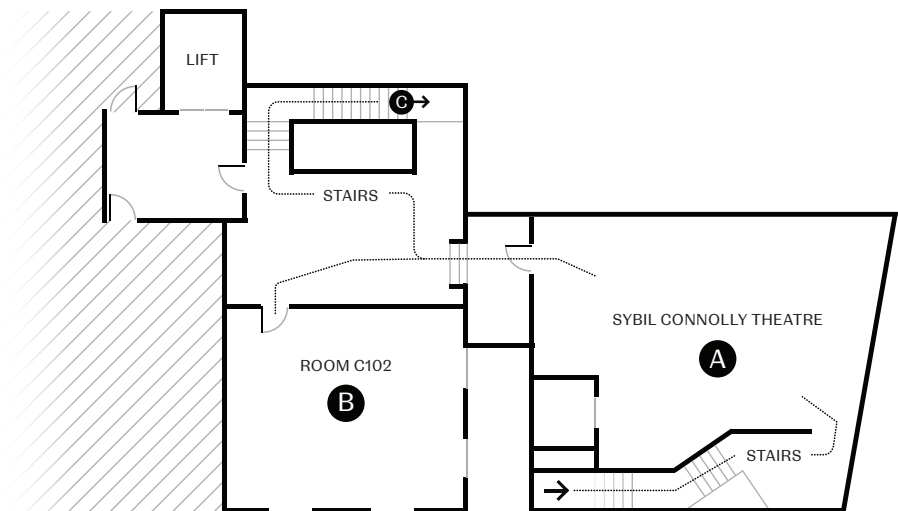

NCAD Works 2023 BA Fine Art Media Campus Map

For accessibility, there are lifts in the Main Granary reception area, Harry Clarke Building and Grace Gifford House. Please ask the attendants for directions and access.

NCAD Works 2023 BA Fine Art Media Grace Gifford House Map

Please ask the attendants for the wheelchair accessible route.

First Floor

- A** Sybil Connolly Theatre
Cal McDonnell Byrne
- B** Room C102
Luis Enrique Martín

Second Floor

- C** Orpen Room
Evan Wilson
Aindriu Ó'Deasún

Ground Floor

First Floor

Second Floor