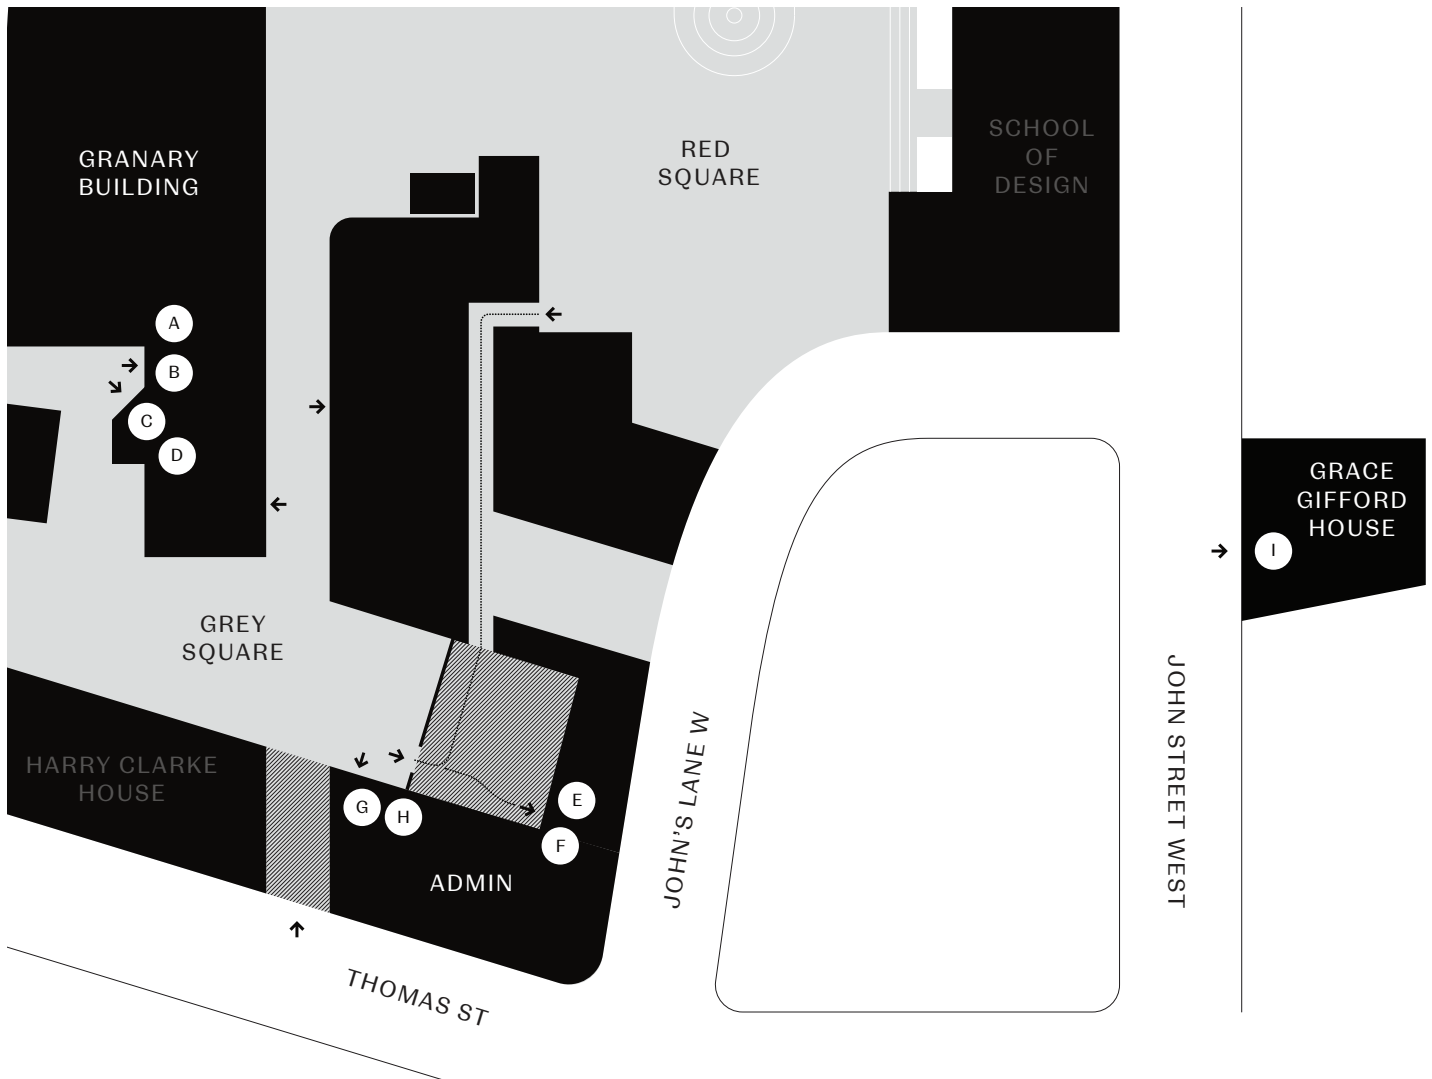

NCAD Works 2023 BA Fine Art Media Campus Map

For accessibility, there are lifts in the Main Granary reception area, Harry Clarke Building and Grace Gifford House. Please ask the attendants for directions and access.

Granary

- A** Ground Floor (Media Project Space)
Shauna Mc Geoghan
- B** Mezzanine (Media Project Space)
Megan Wearen
- C** Second Floor (Media Studio)
Cian Cleary Hand
Miyuki Falzone
Andrew Grace
Dasha Makaroff
Mandalena Miltiadi
Aoife Ni Dhuinn
Steph Saidha
Aaron Sunderland Carey
- D** Third Floor (Video Studio)
Sarah Creaven
Ethan McGarry

NCAD Works 2023 BA Fine Art Media Grace Gifford House Map

Please ask the attendants for the wheelchair accessible route.

First Floor

- A** Sybil Connolly Theatre
Cal McDonnell Byrne
- B** Room C102
Luis Enrique Martín

Second Floor

- C** Orpen Room
Evan Wilson
Aindriu Ó'Deasún

Ground Floor

First Floor

Second Floor